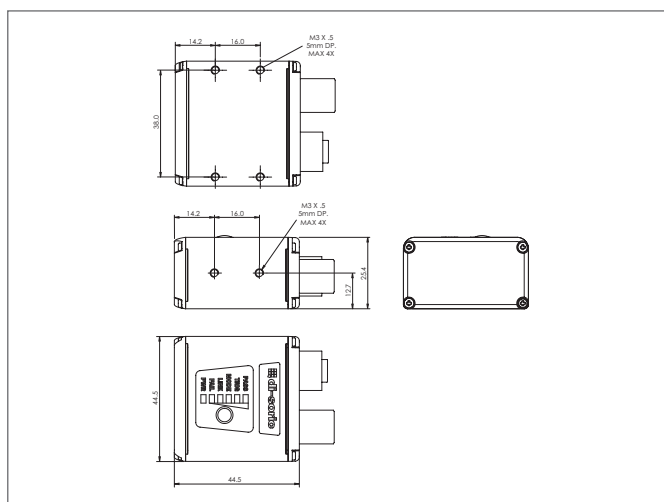

TECHNICAL INFORMATION (typ.)	+20°C, 24V DC
Model	CS 50
Size	44.5 x 44.5 x 25.4 mm (Dimensions)
Design	cuboid design
Number of inputs/outputs	1/3
Service voltage	4,75 ... 30 V DC
Internal power consumption	150 mA, (24 V DC)
Control buttons	1
Resolution	640 x 480 pixel, global shutter
Working distance	50 ... 300 mm
Switching output	max. 100 mA per output, opto-isolated (current limited by user)
Interface	RS 232, Ethernet / TCP / IP, Profinet
Speed of parts	2.520 ppm
External trigger input	off = < 1,0 V (Input ON) on 0 > 2,0 V (Input OFF)
Inspection functions	Shape recognition, Presence, Measurement, Counting, Logic
Configuration	Internal trigger, External trigger input, PC Software Setup, Logic for user-defined outputs, Highest resolution (640 x 480), Free running
Lighting changeable	yes (red / white / blue / IR)
Ambient temperature	0 ... +40 °C
Protection class	IP 65, IP 67
Protection degree	III, operation on protective low voltage
Casing material	Aluminium black
Focal length	5 mm / 10 mm